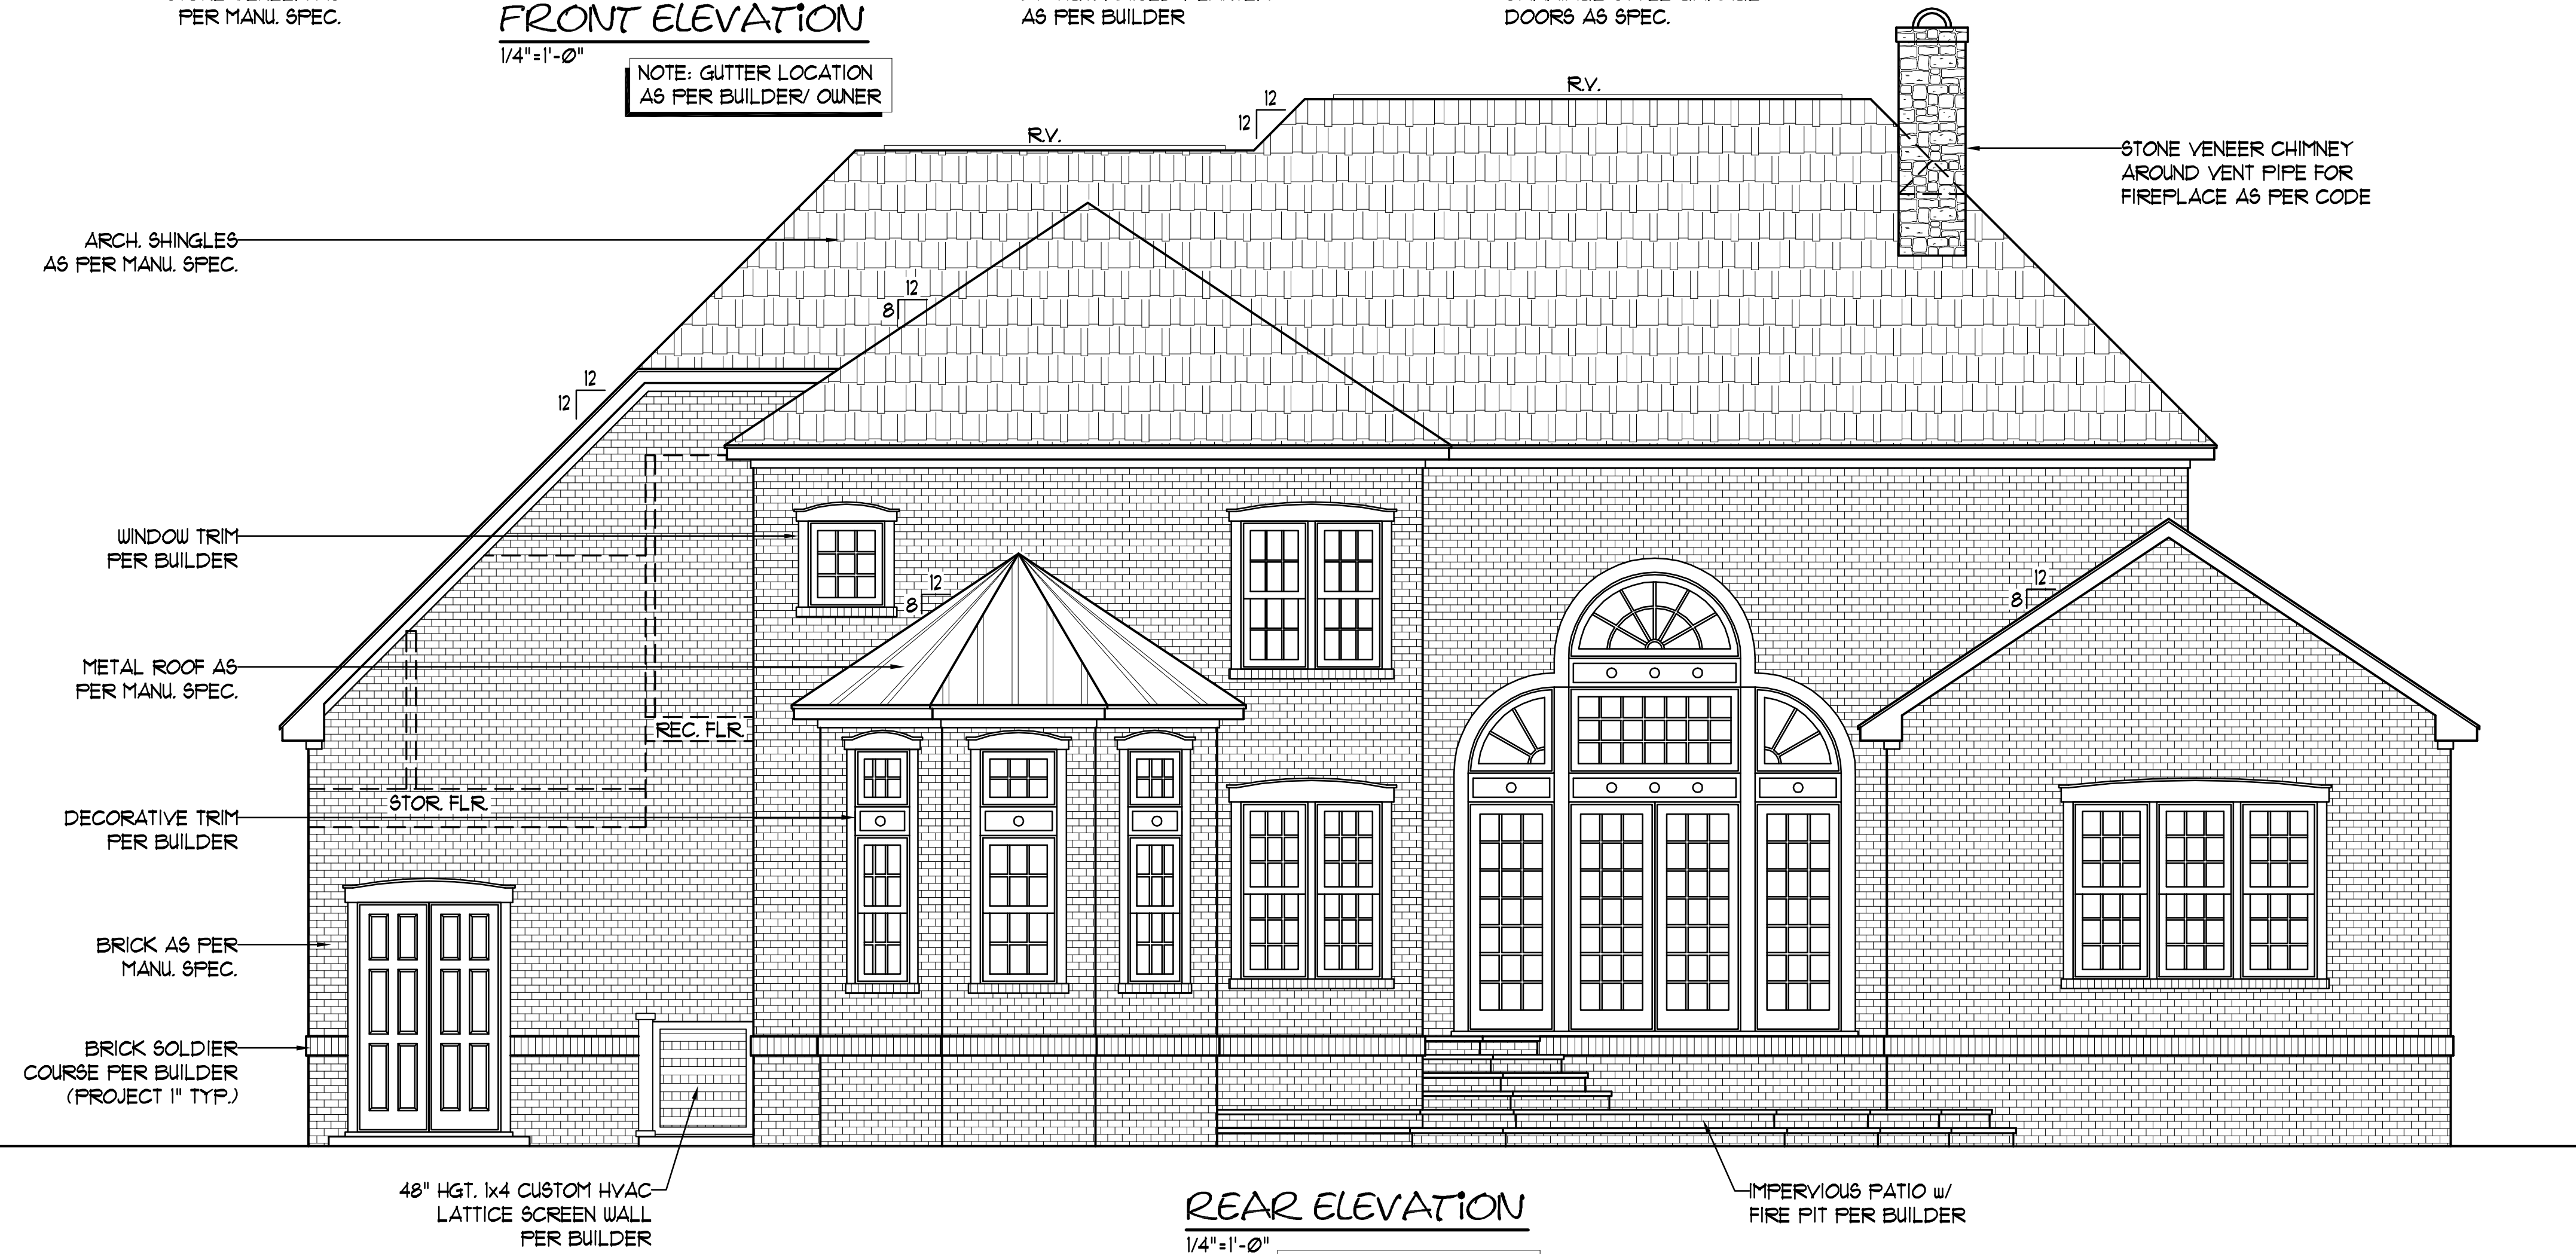

FRONT ELEVATION

1/4"=1'-0"

NOTE: GUTTER LOCATION AS PER BUILDER/ OWNER

REAR ELEVATION

1/4"=1'-0"

NOTE: GUTTER LOCATION AS PER BUILDER/ OWNER